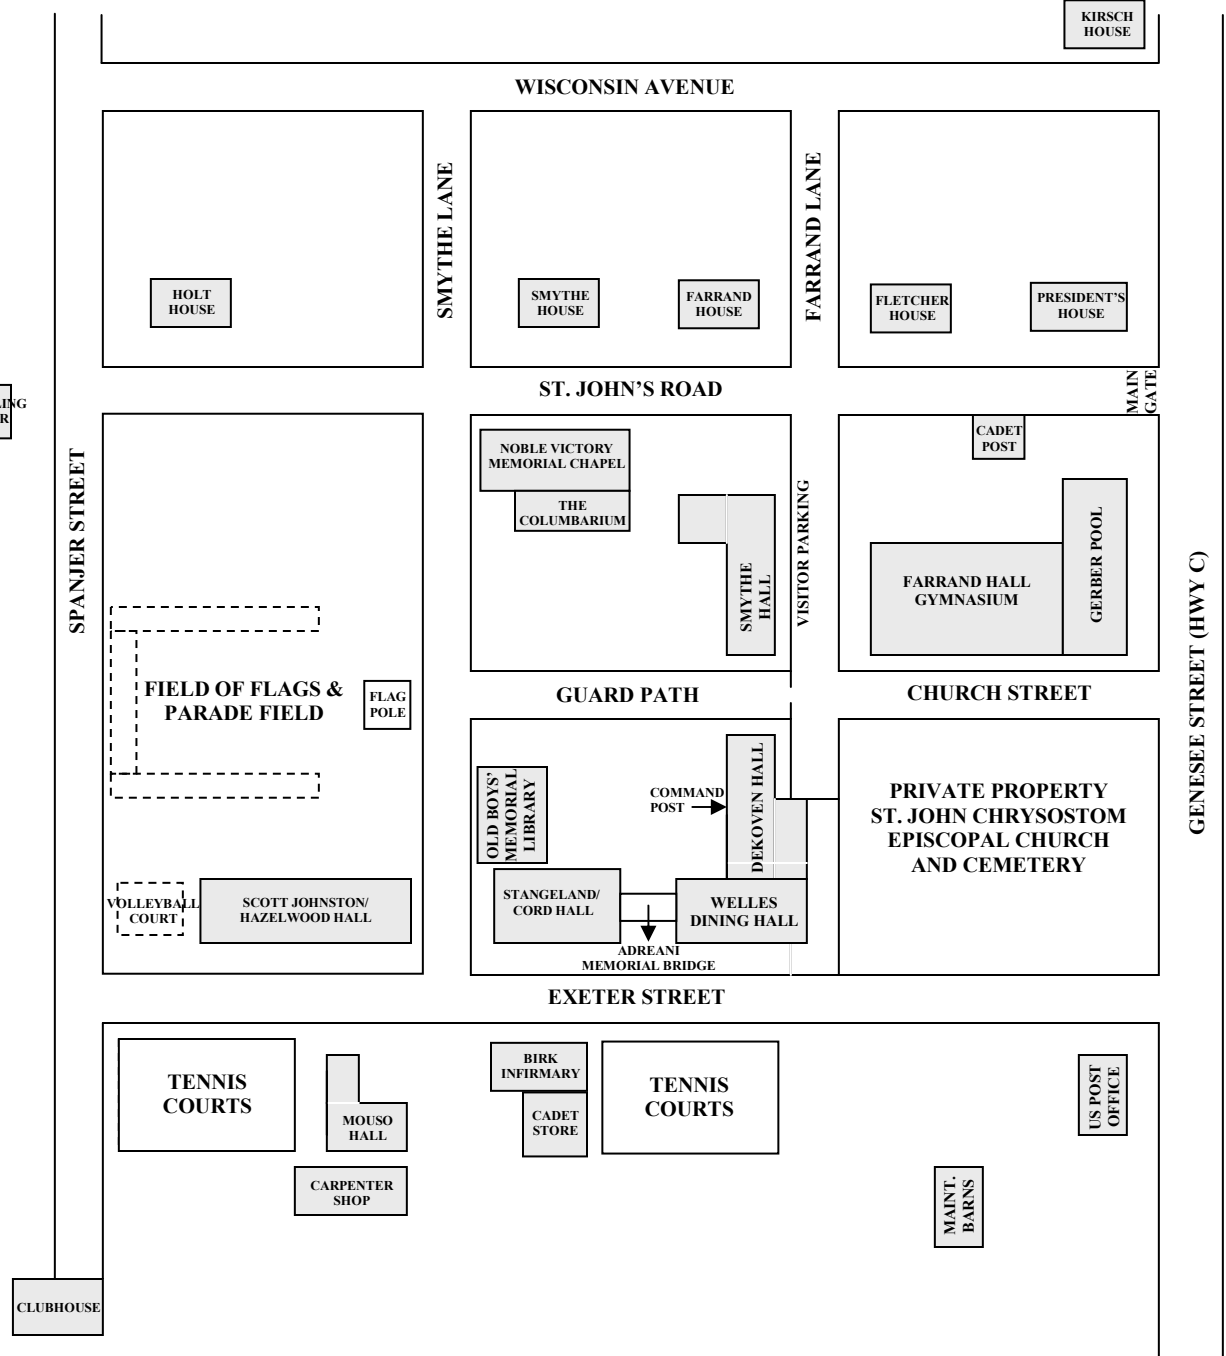

PRICE DAVIS FIELD AT
RICK LEONE STADIUM

JIM DUGGAN
FIELD

STURM-CARL
BUILDING

JV
BASEBALL
FIELD

ADREANI TRACK

RAPPELLING
TOWER

ST. JOHN'S NORTHWESTERN
GOLF COURSE

1101 Genesee Street, Delafield, WI 53018 www.sjnma.org
Visitors should check in at the Command Post in DeKoven Hall.

KIRSCH
HOUSE

WISCONSIN AVENUE

HOLT
HOUSE

SMYTHE LANE

SMYTHE
HOUSE

FARRAND
HOUSE

FARRAND LANE

FLETCHER
HOUSE

OLD BOYS'
MEMORIAL
LIBRARY

STANGELAND/
CORD HALL

DEKOVEN HALL

COMMAND
POST

WELLES
DINING HALL

ADREANI
MEMORIAL BRIDGE

PRIVATE PROPERTY
ST. JOHN CHRYSOSTOM
EPISCOPAL CHURCH
AND CEMETERY

GENESEE STREET (HWY C)